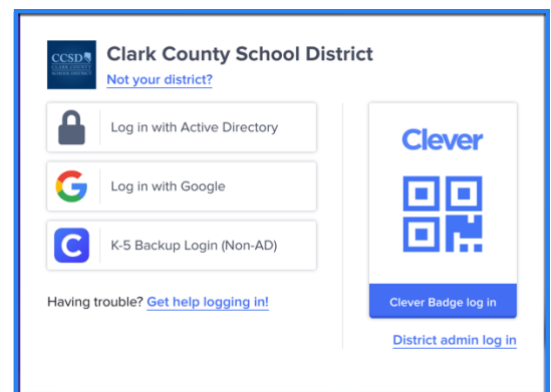

How can I help my child log in?

1. 1 Go to our Clever Portal: clever.ccsd.net
2. 2 Log in using one of the login methods below:
   - A. Log in with Active Directory
   - B. Log in with Google
   - C. Log in with student number as both the username and password (K-5 students only)