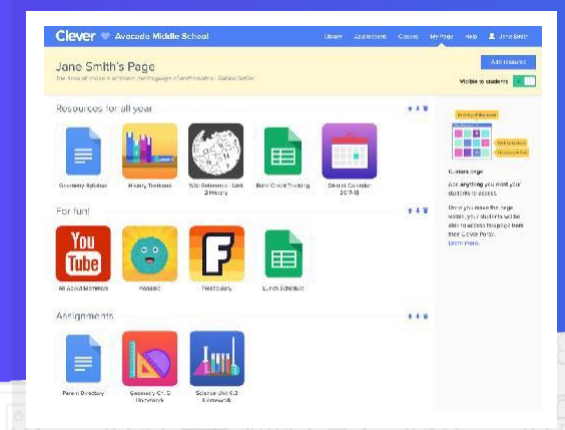

Student home login guide

Help your child use learning technology at home

Hi Families,

Our school uses Clever as an easy way for students to access all the learning applications they use at school in a single location: The Clever Portal.