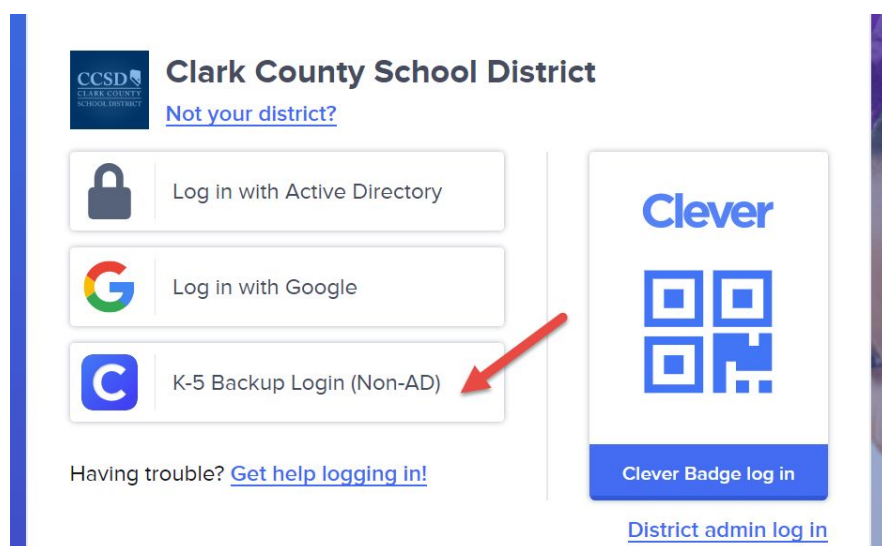

Student Login Directions:

CCSD Students can log into CLEVER using:

<https://clever.com/in/clark>

Once at this site students can select K-5 Backup Login and use their school credentials to sign in or use the directions given by the school. This is typically their school id for username and password. Once in Clever they can choose the Smarty Ants icon

If the icon appears twice make sure they are selecting the one that is under single-sign on apps or favorites.